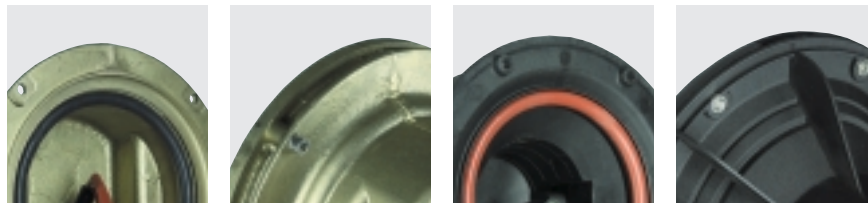

**UWF (Under Water Fittings)** are a range of floodlights for underwater use suitable to light or make light and dramatic effects in fountains, swimming-pools, water jets and games. The bronze models are also suitable for use in sea water, while the tecnopolymer models can be installed in fresh water only. They are available in two sizes **UWF10** (max 100W) and **UWF22** (max 300W).

# UWF

SBP

design Arch. Silvia Paola Pennacchio

UWF 22 fittings are high-power floodlights designed for underwater surface installation. All models are for total and permanent submerged installation only a depth between 0,3 and 5 metres.

UWF 22 fittings are especially suited for installation in swimming pools, fountains and very high water displays.

They are particularly suitable for creating movement and exciting water installations to produce scenographic lighting.

The product is available in two versions, in bronze and in technopolymer, to meet any installation need.

Bronze (BR) version, with sand-cast bronze ring, has a high perceived value and is suitable for prestigious installations in fountains or in sea side environments where a high mechanical and chemical resistance is required. UWF 22/BR can be installed in sea water.