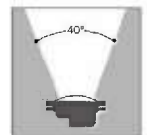

- Models supplied complete with 4m of H07-RNF 2x4 cable.  
*Modelo suministrado completo con 4m de cable H07-RNF 2x4.*

14489998 - A0131/PPH **85**

Accessory A0131/PPH is necessary for wall recessed installation of UWF 22/PPH fittings. It is available only in white technopolymer (no black or bronze versions available) and it is suitable for installation in concrete or tiled walls and on plastic sheet walls. Suitable only for use in fresh water. Polyurethane gaskets. Stainless steel retaining springs.