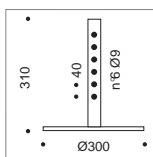

14417998 - A0132/BR
14451998 - A0133/PPH

14000799 - A0156

Stainless steel (AISI 304) support, to mount UWF 22 fittings at different heights. It must be fixed on the floor of the pool or fountain.

Soporte de acero inoxidable(AISI 304) para montar luminaria UWF 22 a diferentes alturas. Debe fijarse en el suelo de la fuente o piscina.